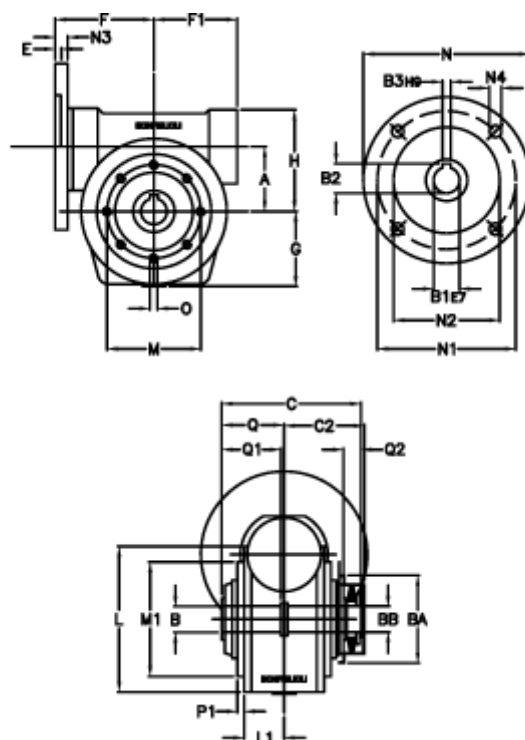

Article number: 390204410072336
 Description: Worm Gear with Torque Limiter
 VF 44-L2-P-100-P63B14

Measures

a = 44.60	C2 = 48	L1 = 35.0	O = M6x8
B = 18	Description = VF 44P-xx-63B14	m = 65	P1 = 2.0
B1 E7 = 11	E = 2.0	M1 = 50	Q = 32.0
B2 = 12.8	F = 65	N = 90	Q1 = 32
B3 H9 = 4	F1 = 54	N1 = 75	Q2 = 12
BA = 40	g = 51	N2 = 60	
BB H7 = 11	H = 71.0	N3 = 8.0	
C = 79	L = 80.0	N4 = 5,5	